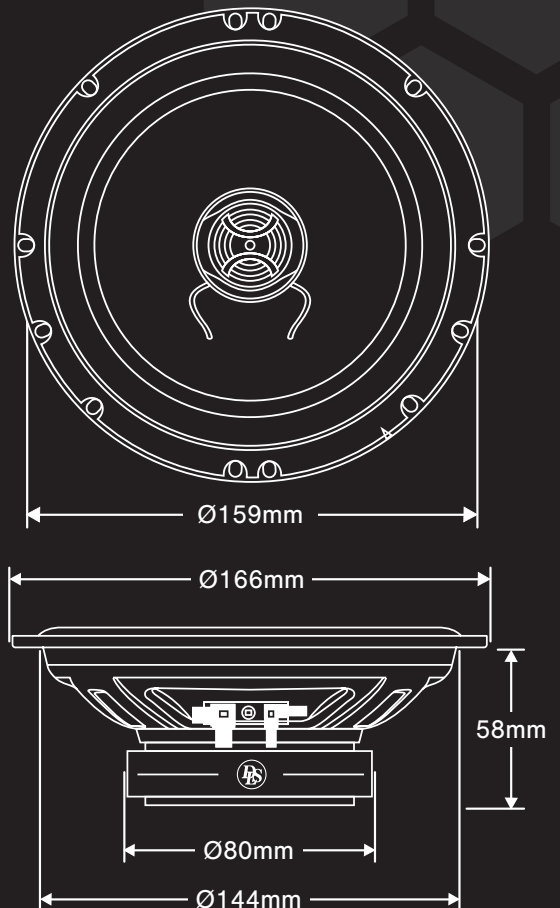

PA6

6.5" 2-Way Coaxial speaker

Performance Advantage

– The DLS experience at a great value

With durable quality, impressive performance and high flexibility the DLS Performance Advantage series brings you the unique DLS audio experience at a great value.

- High quality entry level 2-way speaker
- Polypropylene cone woofer and rubber surround
- Sand paint-coated steel basket
- High grade Ferrite Motor
- 0,51"/13mm Neodymium tweeter with Mylar cone and 6dB crossover
- Protective grilles, speaker cable and installation accessories included

SPECIFICATIONS	
Tweeter	0.51" / 13mm
Woofer	6.5" / 165mm
Power RMS	50W
Power MAX	100W
Impedance	4 Ohm
Sensitivity	86 dB
Freq.range	67-20 000 Hz

acv GmbH Vertriebspartner
www.acvgmbh.de | www.shop.acvgmbh.de DLS
Schweden
www.facebook.com/dlsaudioofficial
www.dls.se | info@dls.se

PERFORMANCE